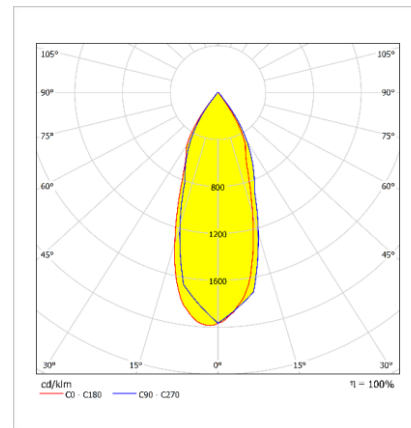

Photometric Curve

Optional Features

Correlated Color Temperatures	: 2700K / 3000K / 6500K
Emergency Kit Options	: 1 / 3 hours
DALI Option	: Yes
Degree Option	: 24° / 60°