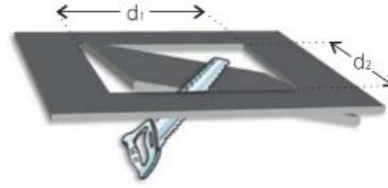

Photometric Curve

Optional Features

Correlated Color Temperatures	: 2700K / 3000K / 6500K
Emergency Kit Options	: 1 / 3 hours
DALI Option	: Yes
Degree Option	: 24° / 60°

BELLA 2X

Recessed Mounted 28 W Spot LED Luminaire

3249390 BLL 028A 40SD00 36 3K0 20 2X FLP

Dimensions (mm)

	a	b	h	d ¹ ,d ²
Standart	100	200	98	180x90

Weight (kg)

Standard	0.825
----------	-------

- EAE, reserves the right to make changes without prior notice.