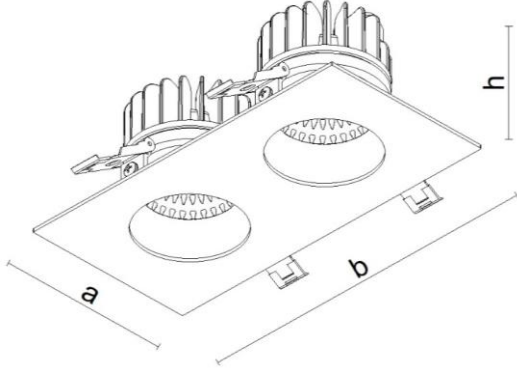

BELLA 2X

Recessed Mounted 28 W Spot LED Luminaire

Order Code : 3249390
Product Code : BLL 028A 40SD00 36 3K0 20 2X FLP

Product Data

Standard Features

Housing	: Aluminium housing
Optic	: 36° Reflector
Ceiling Type	: Plasterboard
IP Grade	: IP20
Installation	: Recessed mounted
Light Source	: COB LED
Electronic Control	: On-Off

Photometric Curve

Optional Features

Correlated Color Temperatures	: 2700K / 3000K / 6500K
Emergency Kit Options	: 1 / 3 hours
DALI Option	: Yes
Degree Option	: 24° / 60°

BELLA 2X

Recessed Mounted 28 W Spot LED Luminaire

3249390 BLL 028A 40SD00 36 3K0 20 2X FLP

Dimensions (mm)

	a	b	h	d ¹ ,d ²
Standart	100	200	98	180x90

Weight (kg)

Standard	0.825
----------	-------

- EAE, reserves the right to make changes without prior notice.