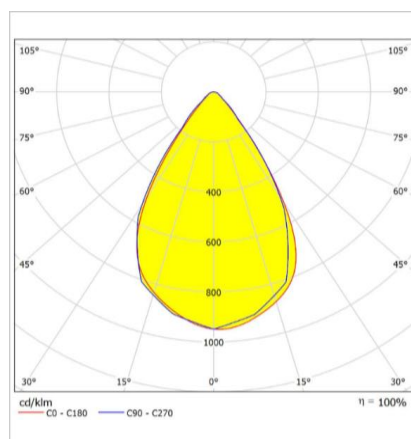

#### Optical & Electrical Features

Power Consumption	: 72 W
Final Luminous Flux	: 8352 lm
Efficacy	: 116 lm/W
Input Voltage	: 220-240 V AC
Frequency	: 50-60 Hz
Power Factor	: Cos $\phi$ > 0,9
Correlated Color Temperature	: 4000K
Color Rendering Index	: >80

### Photometric Curve

### Dimensions (mm)

	a	b	h	d1 X d2
Standard	155	285	120	265x140