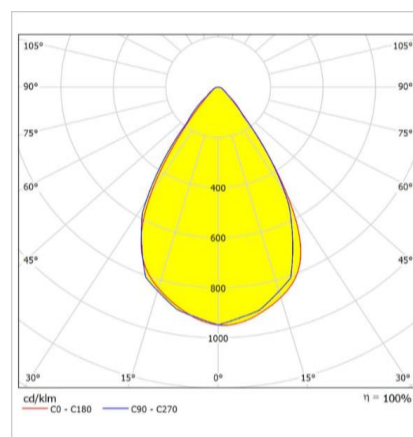

KRIZA V.2

Recessed Mounted 56 W Spot LED Luminaire

Order Code : 3236297
Product Code : KRZ 056A 40SD00 60 6K7 2X V.2 FLP

Product Data

Standard Features

Housing	: Aluminium injection housing
Diffuser	: 60° Reflector
Ceiling Type	: Plasterboard
IP Grade	: IP20
Installation	: Recessed mounted
Light Source	: COB LED
Electronic Control	: On/Off

Optical & Electrical Features

Power Consumption	: 56 W
Final Luminous Flux	: 6660 lm
Efficacy	: 121 lm/W
Input Voltage	: 220-240 V AC
Frequency	: 50-60 Hz
Power Factor	: $\cos \phi > 0,9$
Correlated Color Temperature	: 4000K
Color Rendering Index	: >80

* There is $\pm 10\%$ Tolerance in Technical Values.

Photometric Curve

Other Features & Conditions

Operating Temperature Range	: -5 °C / +35 °C
Operating Temperature Range With Emergency Kit	: +10 °C / +35 °C
Impact Resistance	: IK03
Led Life Time - L70	: 72.000 hours @Ta= 35 °C

Dimensions (mm)

	a	b	h	d1 X d2
Standard	155	285	120	265x140

Weight (kg)

Standart	2.700
----------	-------

- EAE, reserves the right to make changes without prior notice.

engineering the light

EAE Aydınlatma A.Ş.
İkitelli Organize Sanayi Bölgesi Eski Turgut Özal Caddesi No:20 Başakşehir / İSTANBUL-TURKEY
Phone: +90 212 413 21 00 (pbx) Fax: +90 212 549 37 90
www.eaeaydinlatma.com.tr