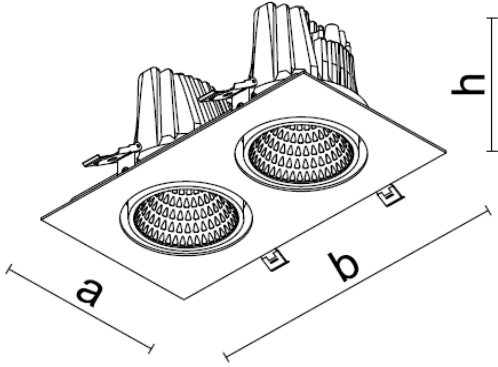

Optional Features

Correlated Color Temperatures	: 2700K / 3000K / 6500K
Emergency Kit Options	: 1 / 3 hours
DALI Option	: Yes
Degree Option	: 24° / 40°

KRIZA V.2

Recessed Mounted 56 W Spot LED Luminaire

3236297 KRZ 056A 40SD00 60 6K7 2X V.2 FLP

Dimensions (mm)

	a	b	h	d1 X d2
Standard	155	285	120	265x140

Weight (kg)

Standart	2.700
----------	-------

- EAE, reserves the right to make changes without prior notice.

engineering the light

EAE Aydınlatma A.Ş.
İkitelli Organize Sanayi Bölgesi Eski Turgut Özal Caddesi No:20 Başakşehir / İSTANBUL-TURKEY
Phone: +90 212 413 21 00 (pbx) Fax: +90 212 549 37 90
www.eaeaydinlatma.com.tr