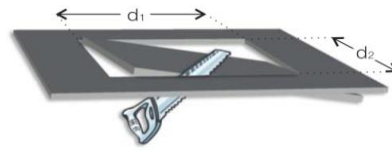

Optional Features

Correlated Color Temperatures	: 2700K / 3000K / 6500K
Emergency Kit Options	: 1 / 3 hours
DALI Option	: Yes
Degree Option	: 24° / 40°

KRIZA V.2

Recessed Mounted 56 W Spot LED Luminaire

3236297 KRZ 056A 40SD00 60 6K7 2X V.2 FLP

Dimensions (mm)

	a	b	h	d1 X d2
Standard	155	285	120	265x140

Weight (kg)

Standart	2.700
----------	-------

- EAE, reserves the right to make changes without prior notice.

engineering the light

EAE Aydınlatma A.Ş.
İkitelli Organize Sanayi Bölgesi Eski Turgut Özal Caddesi No:20 Başakşehir / İSTANBUL-TURKEY
Phone: +90 212 413 21 00 (pbx) Fax: +90 212 549 37 90
www.eaeaydinlatma.com.tr