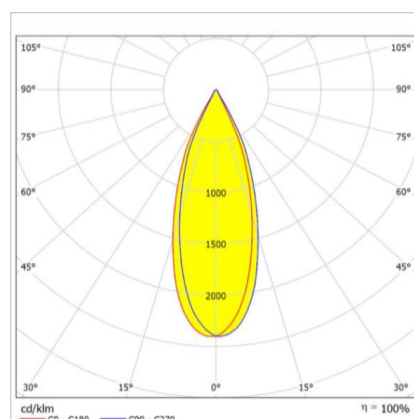

Photometric Curve

Optional Features

Correlated Color Temperatures	: 2700 / 3000K / 6500K
Emergency Kit Options	: 1 / 3 hours
DALI Option	: Yes
Degree Option	: 24° / 60°