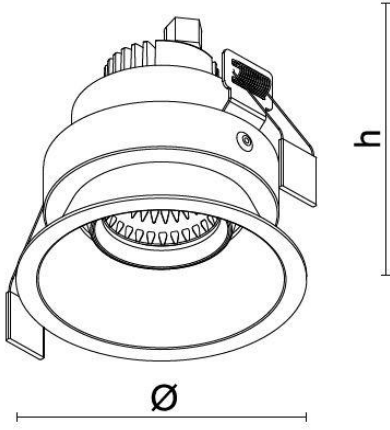

SERA ADJUSTABLE

Recessed Mounted 12 W Spot Led Lighting Luminaire

Order Code : 3236276
Product Code : SRA 012A 40SD00 36 1K2 ADJ FLP

Product Data

Standard Features

Housing	: Aluminium injection housing
Optic	: 36° Reflector / Transparent Diffuser
IP Grade	: IP20
Installation	: Recessed mounted
Light Source	: COB LED
Electronic Control	: On-Off

Photometric Curve

Optional Features

Correlated Color Temperatures	: 2700 / 3000K / 6500K
Emergency Kit Options	: 1 / 3 hours
DALI Option	: Yes
Degree Option	: 24° / 60°

SERA ADJUSTABLE

Recessed Mounted 12 W Spot Led Lighting Luminaire

3236276 SRA 012A 40SD00 36 1K2 ADJ FLP

Dimensions (mm)

	Ø	h	ØD
Standart	100	110	90

Weight (kg)

Standard	0.320
----------	-------

- EAE, reserves the right to make changes without prior notice.

EAE Aydınlatma A.Ş.
İkitelli Organize Sanayi Bölgesi Eski Turgut Özal Caddesi No:20 Başakşehir / İSTANBUL-TURKEY
Phone: +90 212 413 21 00 (pbx) Fax: +90 212 549 37 90
www.eaeaydinlatma.com.tr