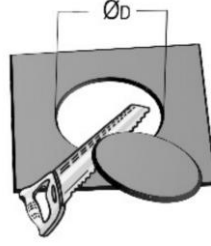

Photometric Curve

Optional Features

Correlated Color Temperatures	: 2700 / 3000K / 6500K
Emergency Kit Options	: 1 / 3 hours
DALI Option	: Yes
Degree Option	: 24° / 60°

SERA ADJUSTABLE

Recessed Mounted 12 W Spot Led Lighting Luminaire

3236276 SRA 012A 40SD00 36 1K2 ADJ FLP

Dimensions (mm)

	Ø	h	ØD
Standart	100	110	90

Weight (kg)

Standard	0.320
----------	-------

- EAE, reserves the right to make changes without prior notice.

EAE Aydınlatma A.Ş.
İkitelli Organize Sanayi Bölgesi Eski Turgut Özal Caddesi No:20 Başakşehir / İSTANBUL-TURKEY
Phone: +90 212 413 21 00 (pbx) Fax: +90 212 549 37 90
www.eaeaydinlatma.com.tr