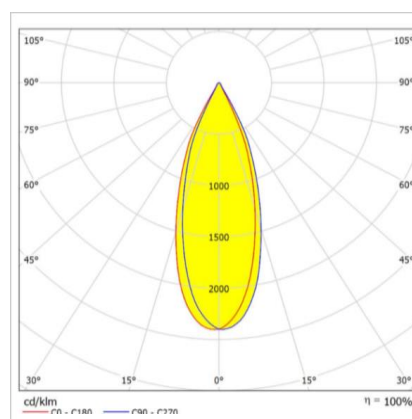

#### Optical & Electrical Features

Power Consumption	: 8 W
Final Luminous Flux	: 848 lm
Efficacy	: 106 lm/W
Input Voltage	: 220-240 V AC
Frequency	: 50-60 Hz
Power Factor	: > 0,9
Correlated Color Temperature	: 4000K
Color Rendering Index	: >80

### Photometric Curve

## Dimensions (mm)

	Ø	h	ØD
Standart	100	110	90