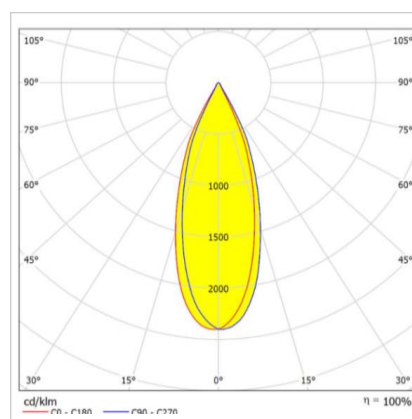

Photometric Curve

Optional Features

Correlated Color Temperatures	: 2700 / 3000K / 6500K
Emergency Kit Options	: 1 / 3 hours
DALI Option	: Yes
Degree Option	: 24° / 60°