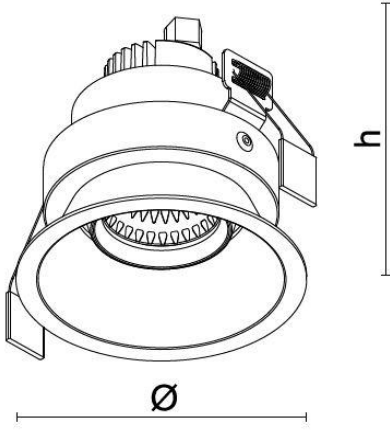

SERA ADJUSTABLE

Recessed Mounted 6 W Spot Led Lighting Luminaire

Order Code : 3236273
Product Code : SRA 006A 40SD00 36 0K6 ADJ FLP

Product Data

Standard Features

Housing	: Aluminium injection housing
Optic	: 36° Reflector / Transparent Diffuser
IP Grade	: IP20
Installation	: Recessed mounted
Light Source	: COB LED
Electronic Control	: On-Off

Photometric Curve

Optional Features

Correlated Color Temperatures	: 2700 / 3000K / 6500K
Emergency Kit Options	: 1 / 3 hours
DALI Option	: Yes
Degree Option	: 24° / 60°

SERA ADJUSTABLE

Recessed Mounted 6 W Spot Led Lighting Luminaire

3236273 SRA 006A 40SD00 36 0K6 ADJ FLP

Dimensions (mm)

	Ø	h	ØD
Standart	100	110	90

Weight (kg)

Standard	0.320
----------	-------

- EAE, reserves the right to make changes without prior notice.

EAE Aydınlatma A.Ş.
İkitelli Organize Sanayi Bölgesi Eski Turgut Özal Caddesi No:20 Başakşehir / İSTANBUL-TURKEY
Phone: +90 212 413 21 00 (pbx) Fax: +90 212 549 37 90
www.eaeaydinlatma.com.tr