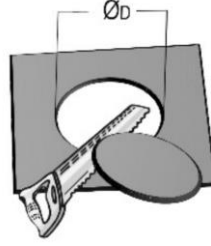

Photometric Curve

Optional Features

Correlated Color Temperatures	: 2700 / 3000K / 6500K
Emergency Kit Options	: 1 / 3 hours
DALI Option	: Yes
Degree Option	: 24° / 60°

SERA ADJUSTABLE

Recessed Mounted 6 W Spot Led Lighting Luminaire

3236273 SRA 006A 40SD00 36 0K6 ADJ FLP

Dimensions (mm)

	Ø	h	ØD
Standart	100	110	90

Weight (kg)

Standard	0.320
----------	-------

- EAE, reserves the right to make changes without prior notice.

EAE Aydınlatma A.Ş.
İkitelli Organize Sanayi Bölgesi Eski Turgut Özal Caddesi No:20 Başakşehir / İSTANBUL-TURKEY
Phone: +90 212 413 21 00 (pbx) Fax: +90 212 549 37 90
www.eaeaydinlatma.com.tr