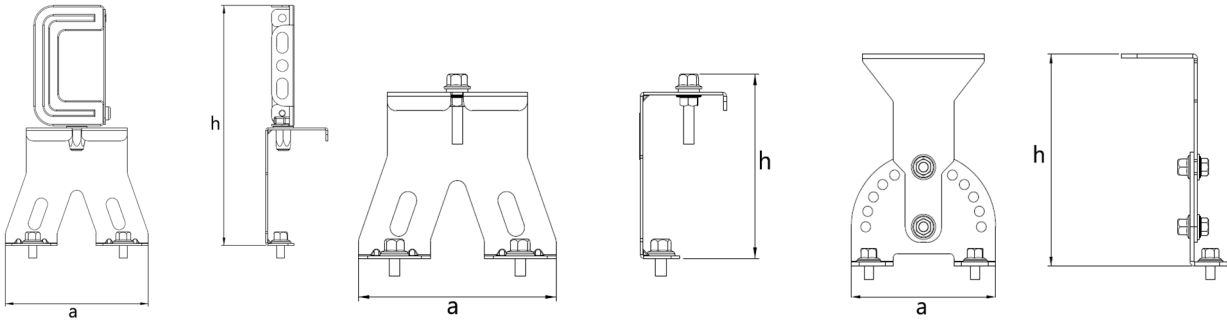

Standard Model & ECK

Dimension (mm)	a	b	h	h1
Standard	1462	209	109	57
DALI CG (Double Entry)	1462	209	109	57
With Emergency Kit (1, 3 hrs.)	1462	209	109	57

* ECK: Emergency Kit

Weight (kg)

Standard	10.7
DALI CG	10.7
With Emergency Kit (1, 3 hrs.)	11.1

Suspension Set

Busbar Hanger Set

Product Code : 3179883

a	h	Weight (gr)
110mm	183mm	312

Cable Tray and Wall Hanger Set

Product Code : 3179885

a	h	Weight (gr)
110mm	90mm	191

Wall-Mounted Hanger Set

With 10° Angular Adjustment Steps

Product Code : 3179886

a	h	Weight (gr)
95mm	135mm	-

- EAE, reserves the right to make changes without prior notice.

Revision date: 09.03.2021