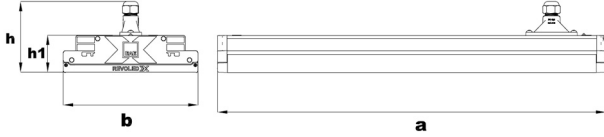

Standard Model & ECK

Dimension (mm)	a	b	h	h1
Standard	1462	209	109	57
DALI CG (Double Entry)	1462	209	109	57
With Emergency Kit (1, 3 hrs.)	1462	209	109	57

* ECK: Emergency Kit

Weight (kg)

Standard	10.7
DALI CG	10.7
With Emergency Kit (1, 3 hrs.)	11.1

With 10° Angular Adjustment Steps

Product Code : 3179886

a	h	Weight (gr)
95mm	135mm	-

- EAE, reserves the right to make changes without prior notice.

Revision date: 09.03.2021