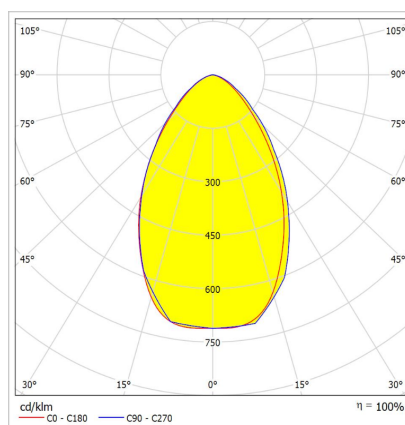

Photometric Curve

Optional Features

Correlated Color Temperatures	: 3000K, 5700K, 6500K
Emergency Kit Options	: 1, 3 hours
DALI Option	: Yes