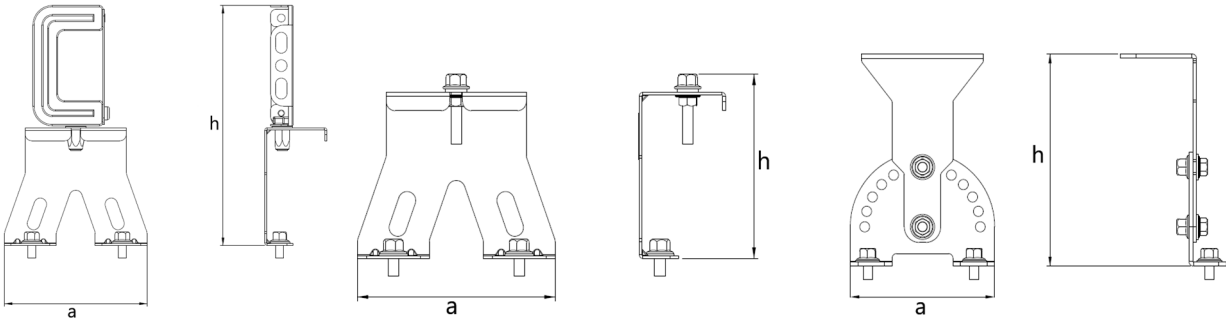

Suspension Set

Busbar Hanger Set

Product Code : 3179883

a	h	Weight (gr)
110mm	183mm	312

Cable Tray and Wall Hanger Set

Product Code : 3179885

a	h	Weight (gr)
110mm	48mm	191

Wall-Mounted Hanger Set

With 10° Angular Adjustment Steps

Product Code : 3179886

a	h	Weight (gr)
95mm	70mm	-

- EAE, reserves the right to make changes without prior notice.