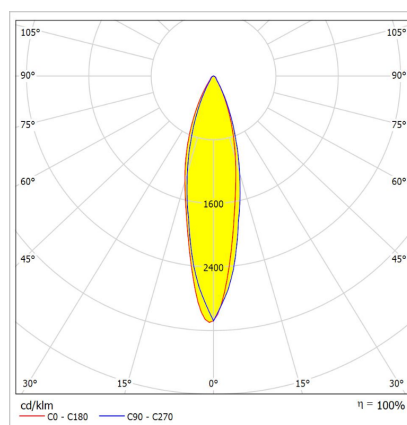

Photometric Curve

Optional Features

Correlated Color Temperatures	: 3000K, 5700K, 6500K
Emergency Kit Options	: 1, 3 hours
DALI Option	: Yes