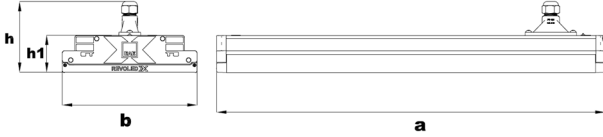

Standard Model & ECK

Dimension (mm)	a	b	h	h1
Standard	603	209	109	57
With Emergency Kit (1, 3 hrs.)	950	209	109	57
ECK Box Model (1, 3 hrs.)	603	209	135	57

* ECK: Emergency Kit

Weight (kg)

Standard	4.59
With Emergency Kit (1, 3 hrs.)	7,26
ECK Box Model (1, 3 hrs.)	7