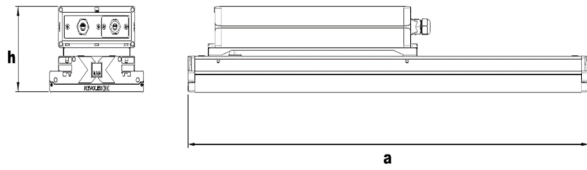

Emergency Lighting Kit Box Model