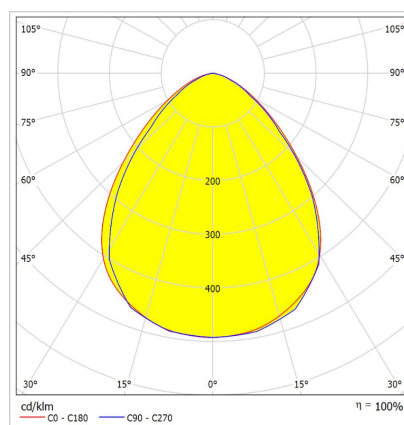

Photometric Curve

Optional Features

Correlated Color Temperatures	: 3000K, 5700K, 6500K
Emergency Kit Options	: 1, 3 hours
DALI Option	: Yes