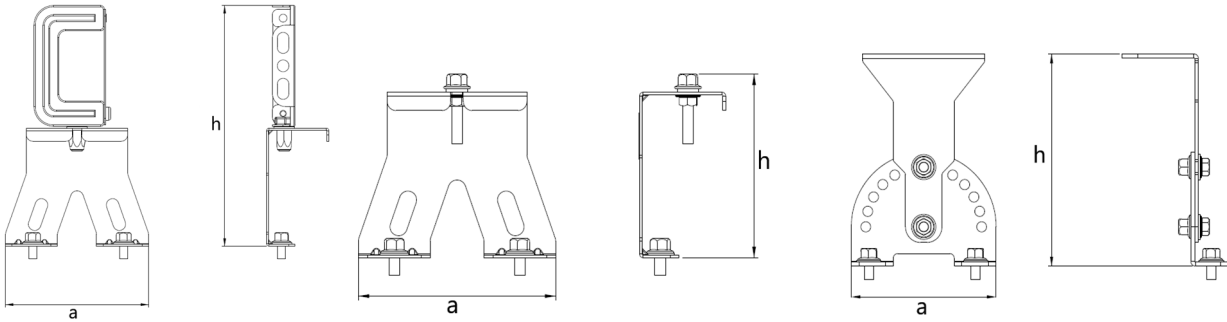

Standard Model & ECK

Dimension (mm)	a	b	h	h1
Standard	1176	209	109	57
With Emergency Kit (1, 3 hrs.)	1176	209	109	57

* ECK: Emergency Kit

Weight (kg)

Standard	8.85
With Emergency Kit (1, 3 hrs.)	9.46

Suspension Set

Busbar Hanger Set

Product Code : 3179883

a	h	Weight (gr)
110mm	183mm	312

Cable Tray and Wall Hanger Set

Product Code : 3179885

a	h	Weight (gr)
110mm	48mm	191

Wall-Mounted Hanger Set

With 10° Angular Adjustment Steps