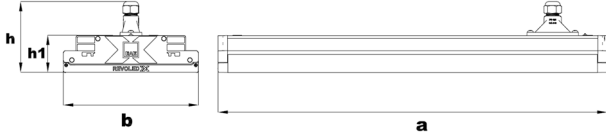

Standard Model & ECK

Dimension (mm)	a	b	h	h1
Standard	1176	209	109	57
With Emergency Kit (1, 3 hrs.)	1176	209	109	57

* ECK: Emergency Kit

Weight (kg)

Standard	8.85
With Emergency Kit (1, 3 hrs.)	9.46

Suspension Set