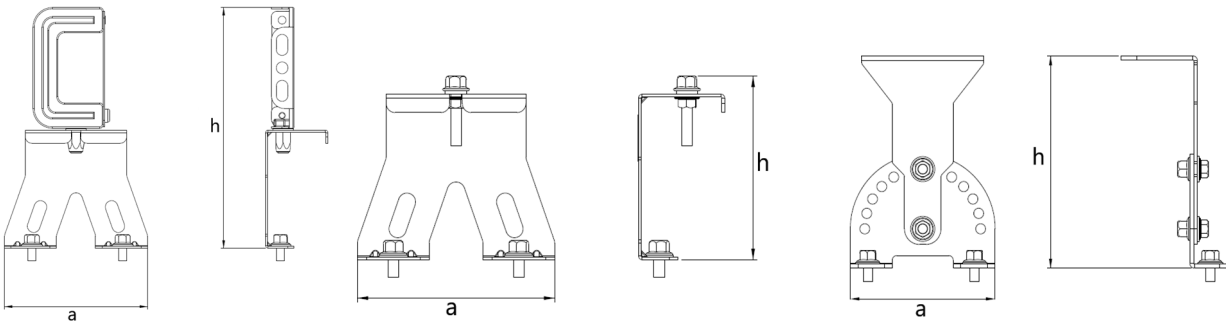

Suspension Set

Busbar Hanger Set

Product Code : 3179883

a	h	Weight (gr)
110mm	183mm	312

Cable Tray and Wall Hanger Set

Product Code : 3179885

a	h	Weight (gr)
110mm	48mm	191

Wall-Mounted Hanger Set

With 10° Angular Adjustment Steps

Product Code : 3179886

a	h	Weight (gr)
95mm	70mm	-

- EAE, reserves the right to make changes without prior notice.