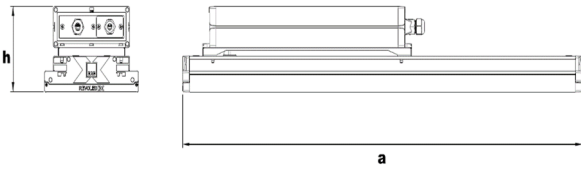

Emergency Lighting Kit Box Model