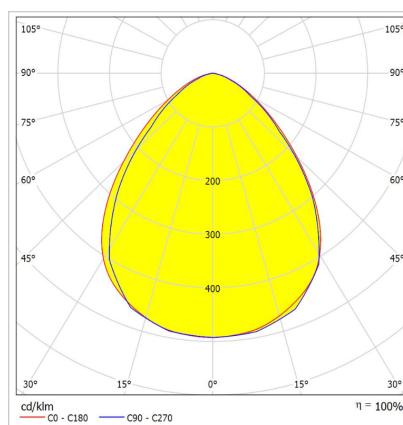

Photometric Curve

Optional Features

Correlated Color Temperatures	: 3000K, 5700K, 6500K
Emergency Kit Options	: 1, 3 hours
DALI Option	: Yes