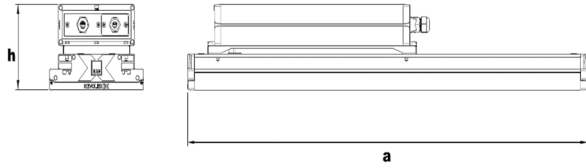

Emergency Lighting Kit Box Model