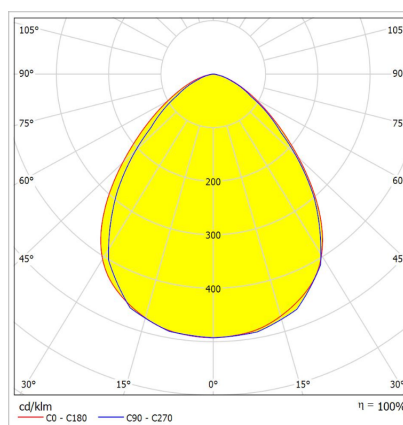

### Optical & Electrical Features

Power Consumption	: 28.1 W
Final Luminous Flux	: 4163.2 lm
Efficacy	: 148.0 lm/W
Input Voltage	: 220-240 V
Frequency	: 50-60 Hz
Power Factor	: > 0,9
Surge Transient Protection	: 1 kV
Drive Current	: 400 mA
Correlated Color Temperature	: 4000K
Color Rendering Index	: >80

## Photometric Curve