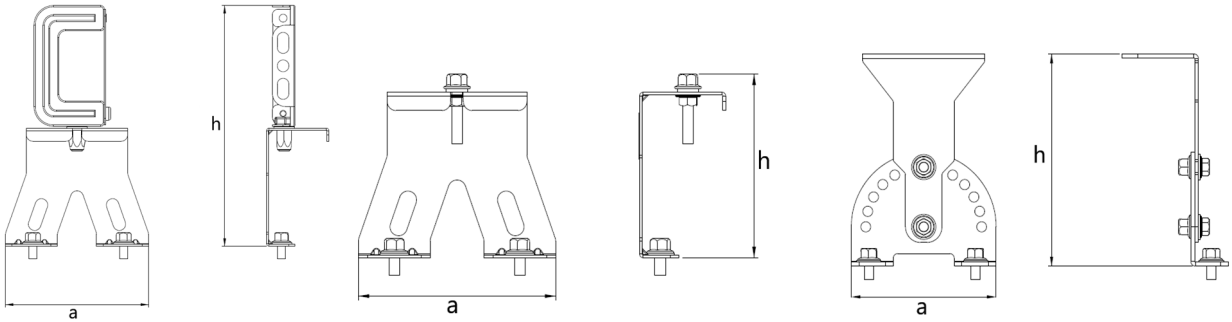

Suspension Set

Busbar Hanger Set

Product Code : 3179883

a	h	Weight (gr)
110mm	183mm	312

Cable Tray and Wall Hanger Set

Product Code : 3179885

a	h	Weight (gr)
110mm	48mm	191

Wall-Mounted Hanger Set

With 10° Angular Adjustment Steps

Product Code : 3179886

a	h	Weight (gr)
95mm	70mm	-

- EAE, reserves the right to make changes without prior notice.