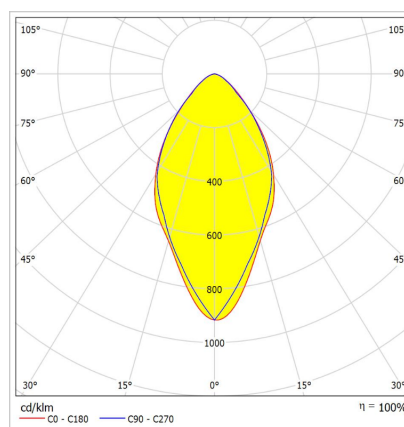

Photometric Curve

Optional Features

Correlated Color Temperatures	: 3000K, 5700K, 6500K
Emergency Kit Options	: 1, 3 hours
DALI Option	: Yes