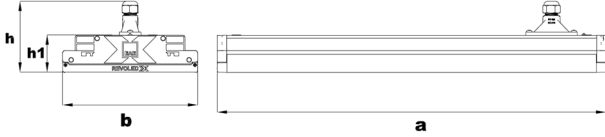

Standard Model & ECK

Dimension (mm)	a	b	h	h1
Standard	890	209	109	57
With Emergency Kit (1, 3 hrs.)	1030	209	109	57
ECK Box Model (1, 3 hrs.)	890	209	135	57

* ECK: Emergency Kit

Weight (kg)

Standard	6.7
With Emergency Kit (1, 3 hrs.)	8
ECK Box Model (1, 3 hrs.)	9.5