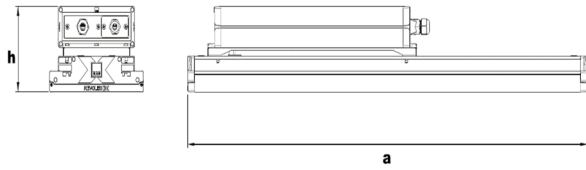

Emergency Lighting Kit Box Model