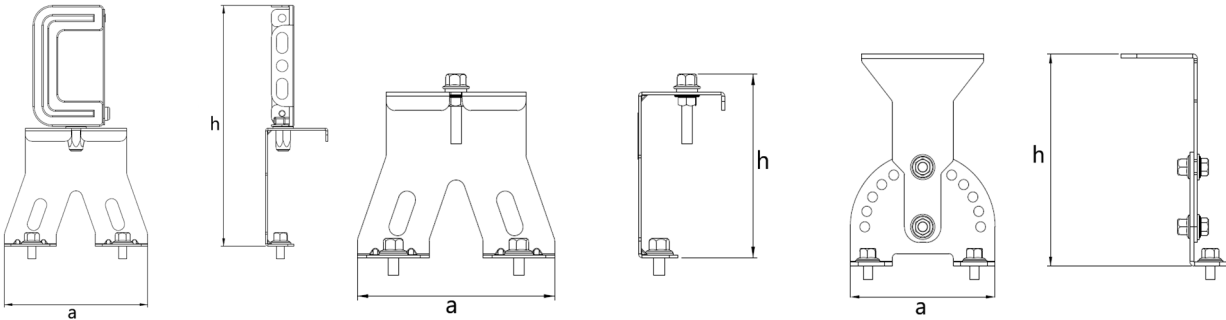

Suspension Set

Busbar Hanger Set

Product Code : 3179883

a	h	Weight (gr)
110mm	183mm	312

Cable Tray and Wall Hanger Set

Product Code : 3179885

a	h	Weight (gr)
110mm	48mm	191

Wall-Mounted Hanger Set

With 10° Angular Adjustment Steps

Product Code : 3179886

a	h	Weight (gr)
95mm	70mm	-

- EAE, reserves the right to make changes without prior notice.