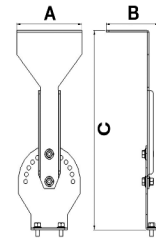

Dimension (mm)

	a	b	h
Standard	655	300	70
With Emergency Kit (1, 3 hrs.)	655	300	70
DALI	655	300	70

Weight (gr)

Standard	7
With Emergency Kit (1, 3 hrs.)	8

Suspension Set

Busbar Hanger Set

Product Code : 3080654

a	b	c	Weight (gr)
62mm	48mm	162mm	312

Cable Tray and Wall Hanger Set

Product Code : 3080655

a	b	c	Weight (gr)
62mm	48mm	70mm	191

Wall-Mounted Hanger Set

With 10° Angular Adjustment Steps

Product Code : 3080656