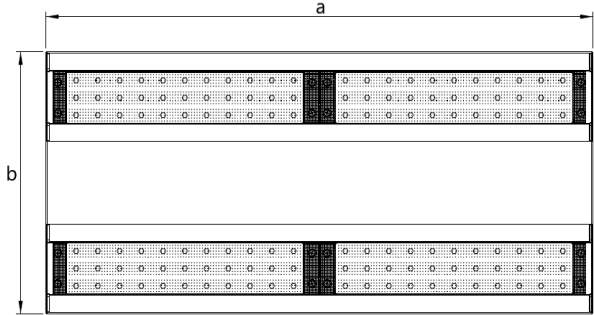

Photometric Curve

Optional Features

Correlated Color Temperatures	: 3000K, 5700K
Emergency Kit Options	: 1, 3 hours
DALI Option	: Yes

LOGY LOWBAY

95 W High Bay Logistic LED Lighting Luminaire

3133115 LOJ 095U 400A00 LB 12K4 90 306020