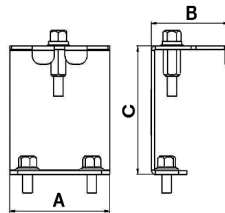

Dimension (mm)

	a	b	h
Standard	655	300	70
With Emergency Kit (1, 3 hrs.)	655	300	70
DALI	655	300	70

Weight (gr)

Standard	7
With Emergency Kit (1, 3 hrs.)	8

Suspension Set

Busbar Hanger Set

Product Code : 3080654

a	b	c	Weight (gr)
62mm	48mm	162mm	312

Cable Tray and Wall Hanger Set

Product Code : 3080655

a	b	c	Weight (gr)
62mm	48mm	70mm	191

Wall-Mounted Hanger Set

With 10° Angular Adjustment Steps

Product Code : 3080656