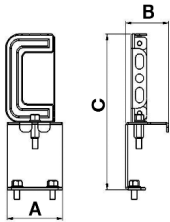

Dimension (mm)

	a	b	h
Standard	655	300	70
With Emergency Kit (1, 3 hrs.)	655	300	70
DALI	655	300	70

Weight (gr)

Standard	7
With Emergency Kit (1, 3 hrs.)	8

Suspension Set

Busbar Hanger Set

Product Code : 3080654

a	b	c	Weight (gr)
62mm	48mm	162mm	312

Cable Tray and Wall Hanger Set

Product Code : 3080655

a	b	c	Weight (gr)
62mm	48mm	70mm	191

Wall-Mounted Hanger Set

With 10° Angular Adjustment Steps

Product Code : 3080656