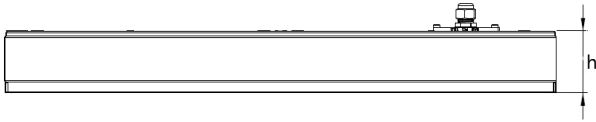

Photometric Curve

Optional Features

Correlated Color Temperatures	: 3000K, 5700K
Emergency Kit Options	: 1, 3 hours
DALI Option	: Yes

LOGY LOWBAY

95 W High Bay Logistic LED Lighting Luminaire

3133115 LOJ 095U 400A00 LB 12K4 90 306020

Dimension (mm)

	a	b	h
Standard	655	300	70
With Emergency Kit (1, 3 hrs.)	655	300	70
DALI	655	300	70

Weight (gr)

Standard	7
With Emergency Kit (1, 3 hrs.)	8

Suspension Set

Busbar Hanger Set

Product Code : 3080654