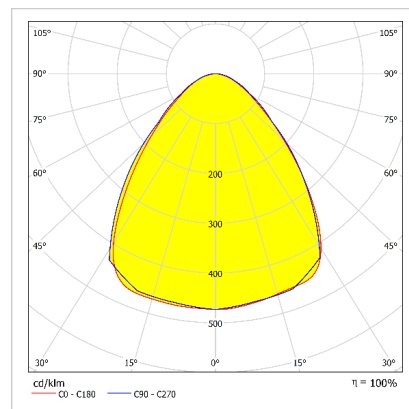

Photometric Curve

Optional Features

Correlated Color Temperatures	: 3000K, 5700K
Emergency Kit Options	: 1, 3 hours
DALI Option	: Yes