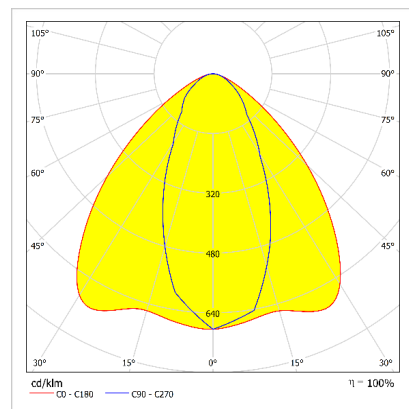

Photometric Curve

Optional Features

Correlated Color Temperatures	: 3000K, 5700K
Emergency Kit Options	: 1, 3 hours
DALI Option	: Yes