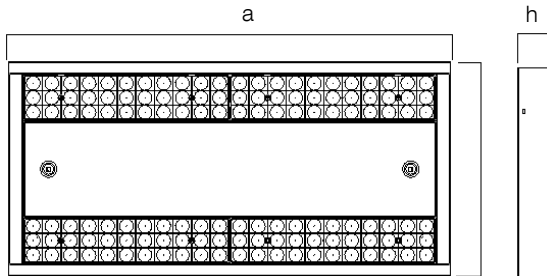

Photometric Curve

Optional Features

Correlated Color Temperatures	: 3000K, 5700K
Emergency Kit Options	: 1, 3 hours
DALI Option	: Yes

LOGY RAF

95 W High Bay Logistic LED Lighting Luminaire

3131967 LOJ 095U 400A00 XL 12K7 45 306020

Dimension (mm)

	a	b	h
Standard	655	300	70
With Emergency Kit (1, 3 hrs.)	655	300	70
DALI	655	300	70

Weight (gr)

Standard	7
With Emergency Kit (1, 3 hrs.)	8

Suspension Set

Busbar Hanger Set

Product Code : 3080654

a	b	c	Weight (gr)
62mm	48mm	162mm	312

Cable Tray and Wall Hanger Set

Product Code : 3080655

a	b	c	Weight (gr)
62mm	48mm	70mm	191

Wall-Mounted Hanger Set

With 10° Angular Adjustment Steps

Product Code : 3080656