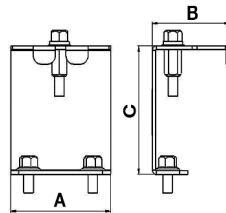

Dimension (mm)

	a	b	h
Standard	655	300	70
With Emergency Kit (1, 3 hrs.)	655	300	70
DALI	655	300	70

Weight (gr)

Standard	7
With Emergency Kit (1, 3 hrs.)	8

Suspension Set

Busbar Hanger Set

Product Code : 3080654

a	b	c	Weight (gr)
62mm	48mm	162mm	312

Cable Tray and Wall Hanger Set

Product Code : 3080655

a	b	c	Weight (gr)
62mm	48mm	70mm	191

Wall-Mounted Hanger Set

With 10° Angular Adjustment Steps

Product Code : 3080656