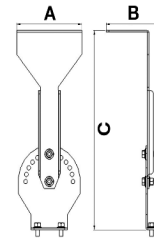

Dimension (mm)

	a	b	h
Standard	1192	295	45
With Emergency Kit (1, 3 hrs.)	1192	295	45
DALI	1192	295	45

Weight (gr)

Standard	8
With Emergency Kit (1, 3 hrs.)	8,6 , 8,8

Suspension Set

Busbar Hanger Set

Product Code : 3080654

a	b	c	Weight (gr)
62mm	48mm	162mm	312

Cable Tray and Wall Hanger Set

Product Code : 3080655

a	b	c	Weight (gr)
62mm	48mm	70mm	191

Wall-Mounted Hanger Set

With 10° Angular Adjustment Steps

Product Code : 3080656