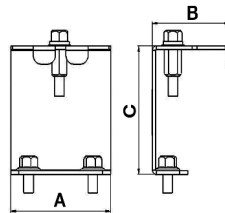

Dimension (mm)

	a	b	h
Standard	1192	295	45
With Emergency Kit (1, 3 hrs.)	1192	295	45
DALI	1192	295	45

Weight (gr)

Standard	8
With Emergency Kit (1, 3 hrs.)	8,6 , 8,8

Suspension Set

Busbar Hanger Set

Product Code : 3080654

a	b	c	Weight (gr)
62mm	48mm	162mm	312

Cable Tray and Wall Hanger Set

Product Code : 3080655

a	b	c	Weight (gr)
62mm	48mm	70mm	191

Wall-Mounted Hanger Set

With 10° Angular Adjustment Steps

Product Code : 3080656