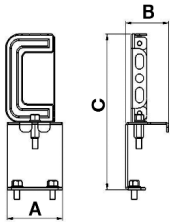

Dimension (mm)

	a	b	h
Standard	1192	295	45
With Emergency Kit (1, 3 hrs.)	1192	295	45
DALI	1192	295	45

Weight (gr)

Standard	8
With Emergency Kit (1, 3 hrs.)	8,6 , 8,8

Suspension Set

Busbar Hanger Set

Product Code : 3080654

a	b	c	Weight (gr)
62mm	48mm	162mm	312

Cable Tray and Wall Hanger Set

Product Code : 3080655

a	b	c	Weight (gr)
62mm	48mm	70mm	191

Wall-Mounted Hanger Set

With 10° Angular Adjustment Steps

Product Code : 3080656