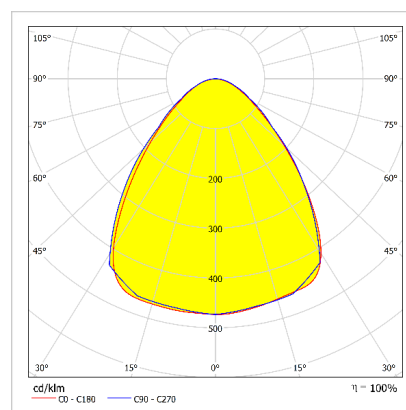

Photometric Curve

Optional Features

Correlated Color Temperatures	: 3000K, 5700K
Emergency Kit Options	: 1, 3 hours
DALI Option	: Yes