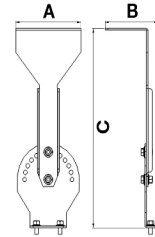

## Dimension (mm)

	a	b	h
Standard	904	295	45
With Emergency Kit (1, 3 hrs.)	904	295	45
DALI	904	295	45

## Suspension Set

Busbar Hanger Set

Product Code : 3080654

a	b	c	Weight (gr)
62mm	48mm	162mm	312

Cable Tray and Wall Hanger Set

Product Code : 3080655

a	b	c	Weight (gr)
62mm	48mm	70mm	191

Wall-Mounted Hanger Set

With 10° Angular Adjustment Steps

Product Code : 3080656

- EAE, reserves the right to make changes without prior notice.

Revision date: 05.02.2020