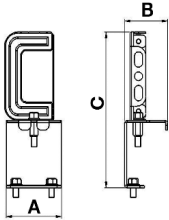

## Dimension (mm)

	a	b	h
Standard	904	295	45
With Emergency Kit (1, 3 hrs.)	904	295	45
DALI	904	295	45

## Suspension Set

Busbar Hanger Set

Product Code : 3080654

a	b	c	Weight (gr)
62mm	48mm	162mm	312

Cable Tray and Wall Hanger Set

Product Code : 3080655

a	b	c	Weight (gr)
62mm	48mm	70mm	191

Wall-Mounted Hanger Set