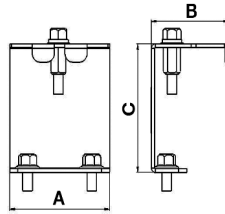

## Dimension (mm)

	a	b	h
Standard	904	295	45
With Emergency Kit (1, 3 hrs.)	904	295	45
DALI	904	295	45

## Suspension Set

Busbar Hanger Set

Product Code : 3080654

a	b	c	Weight (gr)
62mm	48mm	162mm	312

Cable Tray and Wall Hanger Set

Product Code : 3080655

a	b	c	Weight (gr)
62mm	48mm	70mm	191

Wall-Mounted Hanger Set