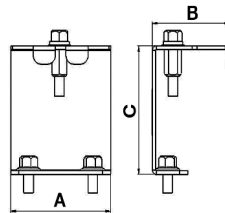

## Dimension (mm)

|                                | a   | b   | h  |
|--------------------------------|-----|-----|----|
| Standard                       | 904 | 295 | 45 |
| With Emergency Kit (1, 3 hrs.) | 904 | 295 | 45 |
| DALI                           | 904 | 295 | 45 |

## Weight (gr)

|                                |           |
|--------------------------------|-----------|
| Standard                       | 6         |
| With Emergency Kit (1, 3 hrs.) | 6.2 , 6.4 |

## Suspension Set

Busbar Hanger Set

Product Code : 3080654

| a    | b    | c     | Weight (gr) |
|------|------|-------|-------------|
| 62mm | 48mm | 162mm | 312         |

Cable Tray and Wall Hanger Set

Product Code : 3080655

| a    | b    | c    | Weight (gr) |
|------|------|------|-------------|
| 62mm | 48mm | 70mm | 191         |

Wall-Mounted Hanger Set

With 10° Angular Adjustment Steps

Product Code : 3080656

- EAE, reserves the right to make changes without prior notice.