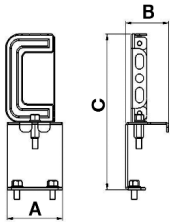

## Dimension (mm)

|                                | a   | b   | h  |
|--------------------------------|-----|-----|----|
| Standard                       | 904 | 295 | 45 |
| With Emergency Kit (1, 3 hrs.) | 904 | 295 | 45 |
| DALI                           | 904 | 295 | 45 |

## Suspension Set

Busbar Hanger Set

Product Code : 3080654

| a    | b    | c     | Weight (gr) |
|------|------|-------|-------------|
| 62mm | 48mm | 162mm | 312         |

Cable Tray and Wall Hanger Set

Product Code : 3080655

| a    | b    | c    | Weight (gr) |
|------|------|------|-------------|
| 62mm | 48mm | 70mm | 191         |

Wall-Mounted Hanger Set

With 10° Angular Adjustment Steps

Product Code : 3080656

- EAE, reserves the right to make changes without prior notice.