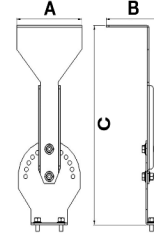

## Dimension (mm)

|                                | a   | b   | h  |
|--------------------------------|-----|-----|----|
| Standard                       | 904 | 295 | 45 |
| With Emergency Kit (1, 3 hrs.) | 904 | 295 | 45 |
| DALI                           | 904 | 295 | 45 |

## Suspension Set

Busbar Hanger Set

Product Code : 3080654

| a    | b    | c     | Weight (gr) |
|------|------|-------|-------------|
| 62mm | 48mm | 162mm | 312         |

Cable Tray and Wall Hanger Set

Product Code : 3080655

| a    | b    | c    | Weight (gr) |
|------|------|------|-------------|
| 62mm | 48mm | 70mm | 191         |

Wall-Mounted Hanger Set

With 10° Angular Adjustment Steps

Product Code : 3080656

- EAE, reserves the right to make changes without prior notice.