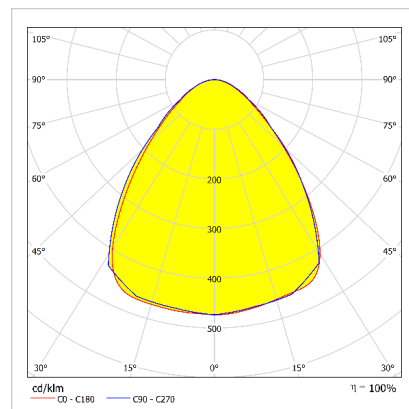

Photometric Curve

Optional Features

Correlated Color Temperatures	: 3000K, 5700K
Emergency Kit Options	: 1, 3 hours
DALI Option	: Yes