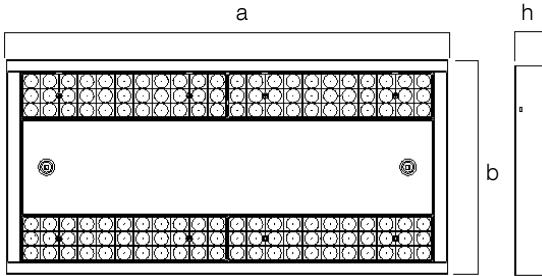

Photometric Curve

Optional Features

Correlated Color Temperatures	: 3000K, 5700K
Emergency Kit Options	: 1, 3 hours
DALI Option	: Yes

LOGY LOWBAY

127 W High Bay Logistic LED Lighting Luminaire

3180249 LOJ 128U 400A00 LB 15K7 90 306020

Dimension (mm)

	a	b	h
Standard	615	295	45
With Emergency Kit (1, 3 hrs.)	615	295	45
DALI	615	295	45

Weight (gr)

Standard	4
With Emergency Kit (1, 3 hrs.)	4.2, 4.5

Suspension Set

Busbar Hanger Set

Product Code : 3080654