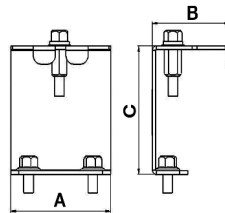

Dimension (mm)

	a	b	h
Standard	615	295	45
With Emergency Kit (1, 3 hrs.)	615	295	45
DALI	615	295	45

Weight (gr)

Standard	4
With Emergency Kit (1, 3 hrs.)	4.2, 4.5

Suspension Set

Busbar Hanger Set

Product Code : 3080654

a	b	c	Weight (gr)
62mm	48mm	162mm	312

Cable Tray and Wall Hanger Set

Product Code : 3080655

a	b	c	Weight (gr)
62mm	48mm	70mm	191

Wall-Mounted Hanger Set

With 10° Angular Adjustment Steps

Product Code : 3080656