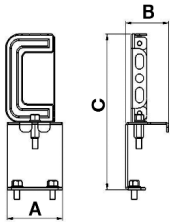

Dimension (mm)

	a	b	h
Standard	615	295	45
With Emergency Kit (1, 3 hrs.)	615	295	45
DALI	615	295	45

Weight (gr)

Standard	4
With Emergency Kit (1, 3 hrs.)	4.2, 4.5

Suspension Set

Busbar Hanger Set

Product Code : 3080654

a	b	c	Weight (gr)
62mm	48mm	162mm	312

Cable Tray and Wall Hanger Set

Product Code : 3080655

a	b	c	Weight (gr)
62mm	48mm	70mm	191

Wall-Mounted Hanger Set

With 10° Angular Adjustment Steps

Product Code : 3080656