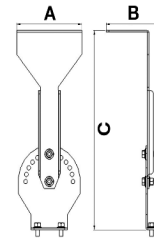

Dimension (mm)

	a	b	h
Standard	615	295	45
With Emergency Kit (1, 3 hrs.)	615	295	45
DALI	615	295	45

Weight (gr)

Standard	4
With Emergency Kit (1, 3 hrs.)	4.2, 4.5

Suspension Set

Busbar Hanger Set

Product Code : 3080654

a	b	c	Weight (gr)
62mm	48mm	162mm	312

Cable Tray and Wall Hanger Set

Product Code : 3080655

a	b	c	Weight (gr)
62mm	48mm	70mm	191

Wall-Mounted Hanger Set

With 10° Angular Adjustment Steps

Product Code : 3080656