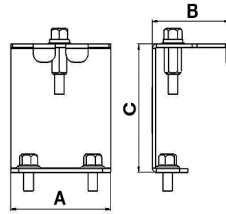

Dimension (mm)

	a	b	h
Standard	1192	295	45
With Emergency Kit (1, 3 hrs.)	1192	295	45
DALI	1192	295	45

Weight (gr)

Standard	8
With Emergency Kit (1, 3 hrs.)	8,6 , 8,8

Suspension Set

Busbar Hanger Set

Product Code : 3080654

a	b	c	Weight (gr)
62mm	48mm	162mm	312

Cable Tray and Wall Hanger Set

Product Code : 3080655

a	b	c	Weight (gr)
62mm	48mm	70mm	191

Wall-Mounted Hanger Set

With 10° Angular Adjustment Steps

Product Code : 3080656