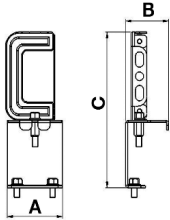

Dimension (mm)

	a	b	h
Standard	1192	295	45
With Emergency Kit (1, 3 hrs.)	1192	295	45
DALI	1192	295	45

Weight (gr)

Standard	8
With Emergency Kit (1, 3 hrs.)	8,6 , 8,8

Suspension Set

Busbar Hanger Set

Product Code : 3080654

a	b	c	Weight (gr)
62mm	48mm	162mm	312

Cable Tray and Wall Hanger Set

Product Code : 3080655

a	b	c	Weight (gr)
62mm	48mm	70mm	191

Wall-Mounted Hanger Set

With 10° Angular Adjustment Steps

Product Code : 3080656