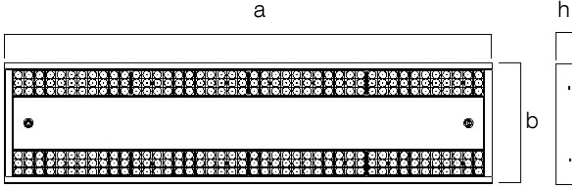

Photometric Curve

Optional Features

Correlated Color Temperatures	: 3000K, 5700K
Emergency Kit Options	: 1, 3 hours
DALI Option	: Yes

LOGY RAF

204 W High Bay Logistic LED Lighting Luminaire

3132042 LOJ 204U 400A00 XL 26K9 45 301220