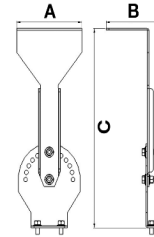

Dimension (mm)

	a	b	h
Standard	1192	295	45
With Emergency Kit (1, 3 hrs.)	1192	295	45
DALI	1192	295	45

Weight (gr)

Standard	8
With Emergency Kit (1, 3 hrs.)	8,6 , 8,8

Suspension Set

Busbar Hanger Set

Product Code : 3080654

a	b	c	Weight (gr)
62mm	48mm	162mm	312

Cable Tray and Wall Hanger Set

Product Code : 3080655

a	b	c	Weight (gr)
62mm	48mm	70mm	191

Wall-Mounted Hanger Set

With 10° Angular Adjustment Steps

Product Code : 3080656