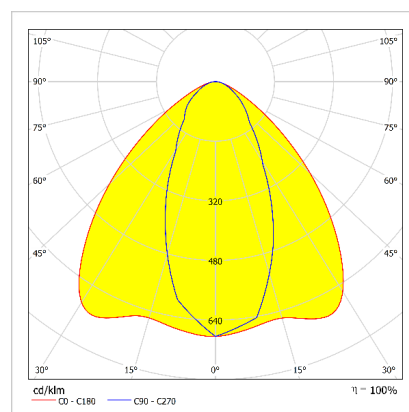

Photometric Curve

Optional Features

Correlated Color Temperatures	: 3000K, 5700K
Emergency Kit Options	: 1, 3 hours
DALI Option	: Yes