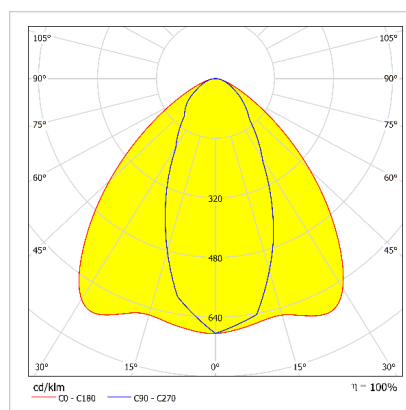

Photometric Curve

Optional Features

Correlated Color Temperatures	: 3000K, 5700K
Emergency Kit Options	: 1, 3 hours
DALI Option	: Yes