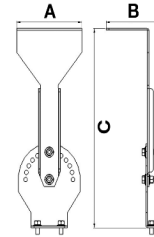

Dimension (mm)

	a	b	h
Standard	904	295	45
With Emergency Kit (1, 3 hrs.)	904	295	45
DALI	904	295	45

Weight (gr)

Standard	6
With Emergency Kit (1, 3 hrs.)	6.2 , 6.4

Suspension Set

Busbar Hanger Set

Product Code : 3080654

a	b	c	Weight (gr)
62mm	48mm	162mm	312

Cable Tray and Wall Hanger Set

Product Code : 3080655

a	b	c	Weight (gr)
62mm	48mm	70mm	191

Wall-Mounted Hanger Set

With 10° Angular Adjustment Steps

Product Code : 3080656