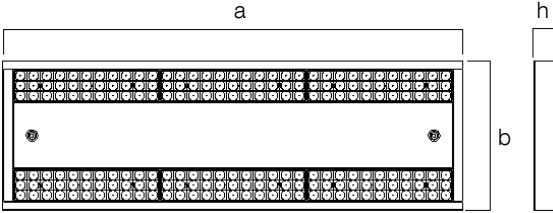

Photometric Curve

Optional Features

Correlated Color Temperatures	: 3000K, 5700K
Emergency Kit Options	: 1, 3 hours
DALI Option	: Yes

LOGY RAF

191 W High Bay Logistic LED Lighting Luminaire

3132024 LOJ 191U 400A00 XL 24K0 45 309020