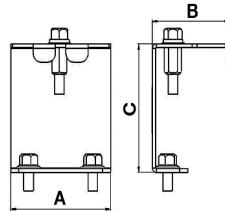

Dimension (mm)

	a	b	h
Standard	904	295	45
With Emergency Kit (1, 3 hrs.)	904	295	45
DALI	904	295	45

Weight (gr)

Standard	6
With Emergency Kit (1, 3 hrs.)	6.2 , 6.4

Suspension Set

Busbar Hanger Set

Product Code : 3080654

a	b	c	Weight (gr)
62mm	48mm	162mm	312

Cable Tray and Wall Hanger Set

Product Code : 3080655

a	b	c	Weight (gr)
62mm	48mm	70mm	191

Wall-Mounted Hanger Set

With 10° Angular Adjustment Steps

Product Code : 3080656