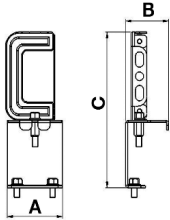

Dimension (mm)

	a	b	h
Standard	904	295	45
With Emergency Kit (1, 3 hrs.)	904	295	45
DALI	904	295	45

Weight (gr)

Standard	6
With Emergency Kit (1, 3 hrs.)	6.2 , 6.4

Suspension Set

Busbar Hanger Set

Product Code : 3080654

a	b	c	Weight (gr)
62mm	48mm	162mm	312

Cable Tray and Wall Hanger Set

Product Code : 3080655

a	b	c	Weight (gr)
62mm	48mm	70mm	191

Wall-Mounted Hanger Set

With 10° Angular Adjustment Steps

Product Code : 3080656