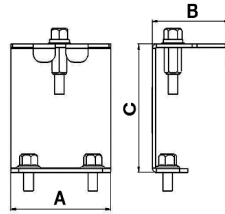

Dimension (mm)

	a	b	h
Standard	904	295	45
With Emergency Kit (1, 3 hrs.)	904	295	45
DALI	904	295	45

Weight (gr)

Standard	6
With Emergency Kit (1, 3 hrs.)	6.2 , 6.4

Suspension Set

Busbar Hanger Set

Product Code : 3080654

a	b	c	Weight (gr)
62mm	48mm	162mm	312

Cable Tray and Wall Hanger Set

Product Code : 3080655

a	b	c	Weight (gr)
62mm	48mm	70mm	191

Wall-Mounted Hanger Set

With 10° Angular Adjustment Steps

Product Code : 3080656