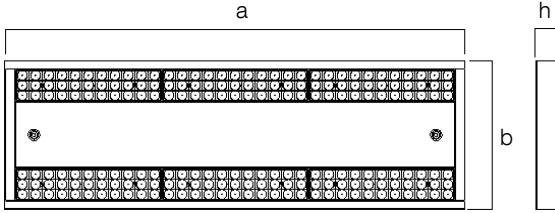

Photometric Curve

Optional Features

Correlated Color Temperatures	: 3000K, 5700K
Emergency Kit Options	: 1, 3 hours
DALI Option	: Yes

LOGY RAF

132 W High Bay Logistic LED Lighting Luminaire

3132005 LOJ 132U 400A00 XL 18K2 45 309020