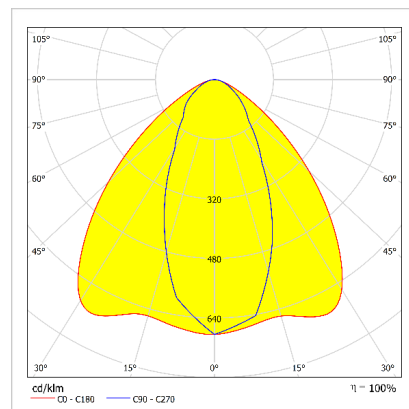

Photometric Curve

Optional Features

Correlated Color Temperatures	: 3000K, 5700K
Emergency Kit Options	: 1, 3 hours
DALI Option	: Yes