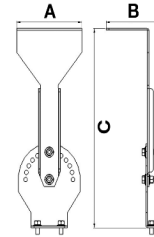

Dimension (mm)

	a	b	h
Standard	615	295	45
With Emergency Kit (1, 3 hrs.)	615	295	45
DALI	615	295	45

Weight (gr)

Standard	4
With Emergency Kit (1, 3 hrs.)	4.2, 4.5

Suspension Set

Busbar Hanger Set

Product Code : 3080654

a	b	c	Weight (gr)
62mm	48mm	162mm	312

Cable Tray and Wall Hanger Set

Product Code : 3080655

a	b	c	Weight (gr)
62mm	48mm	70mm	191

Wall-Mounted Hanger Set

With 10° Angular Adjustment Steps

Product Code : 3080656