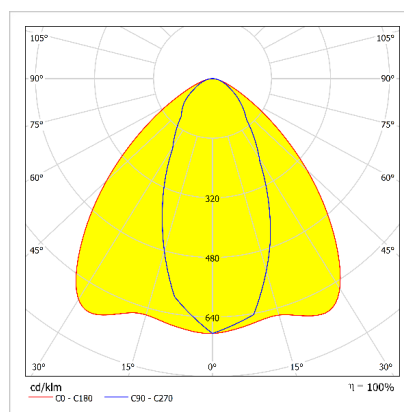

Photometric Curve

Optional Features

Correlated Color Temperatures	: 3000K, 5700K
Emergency Kit Options	: 1, 3 hours
DALI Option	: Yes