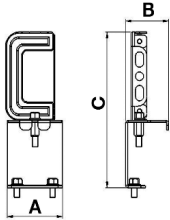

Dimension (mm)

	a	b	h
Standard	615	295	45
With Emergency Kit (1, 3 hrs.)	615	295	45
DALI	615	295	45

Weight (gr)

Standard	4
With Emergency Kit (1, 3 hrs.)	4.2, 4.5

Suspension Set

Busbar Hanger Set

Product Code : 3080654

a	b	c	Weight (gr)
62mm	48mm	162mm	312

Cable Tray and Wall Hanger Set

Product Code : 3080655

a	b	c	Weight (gr)
62mm	48mm	70mm	191

Wall-Mounted Hanger Set

With 10° Angular Adjustment Steps

Product Code : 3080656