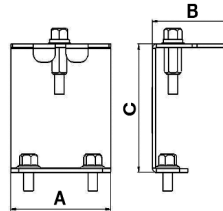

Dimension (mm)

	a	b	h
Standard	615	295	45
With Emergency Kit (1, 3 hrs.)	615	295	45
DALI	615	295	45

Weight (gr)

Standard	4
With Emergency Kit (1, 3 hrs.)	4.2, 4.5

Suspension Set

Busbar Hanger Set

Product Code : 3080654

a	b	c	Weight (gr)
62mm	48mm	162mm	312

Cable Tray and Wall Hanger Set

Product Code : 3080655

a	b	c	Weight (gr)
62mm	48mm	70mm	191

Wall-Mounted Hanger Set

With 10° Angular Adjustment Steps

Product Code : 3080656