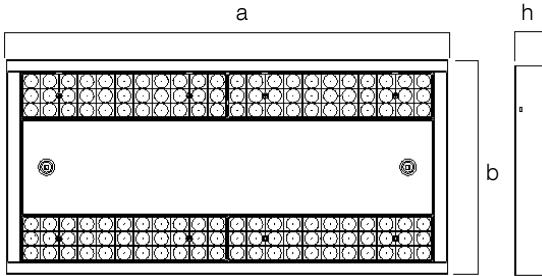

Photometric Curve

Optional Features

Correlated Color Temperatures	: 3000K, 5700K
Emergency Kit Options	: 1, 3 hours
DALI Option	: Yes

LOGY RAF

127 W High Bay Logistic LED Lighting Luminaire

3131985 LOJ 128U 400A00 XL 15K6 45 306020

Dimension (mm)

	a	b	h
Standard	615	295	45
With Emergency Kit (1, 3 hrs.)	615	295	45
DALI	615	295	45

Weight (gr)

Standard	4
With Emergency Kit (1, 3 hrs.)	4.2, 4.5

Suspension Set

Busbar Hanger Set

Product Code : 3080654