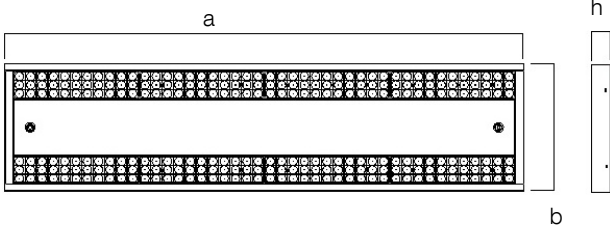

Photometric Curve

Optional Features

Correlated Color Temperatures	: 3000K, 5700K
Emergency Kit Options	: 1, 3 hours
DALI Option	: Yes

LOGY RAF

130 W High Bay Logistic LED Lighting Luminaire

3128186 LOJ 130U 400A00 XL 17K0 45 301220