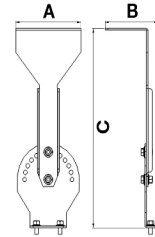

Dimension (mm)

	a	b	h
Standard	1192	295	45
With Emergency Kit (1, 3 hrs.)	1192	295	45
DALI	1192	295	45

Weight (gr)

Standard	8
With Emergency Kit (1, 3 hrs.)	8,6 , 8,8

Suspension Set

Busbar Hanger Set

Product Code : 3080654

a	b	c	Weight (gr)
62mm	48mm	162mm	312

Cable Tray and Wall Hanger Set

Product Code : 3080655

a	b	c	Weight (gr)
62mm	48mm	70mm	191

Wall-Mounted Hanger Set

With 10° Angular Adjustment Steps

Product Code : 3080656