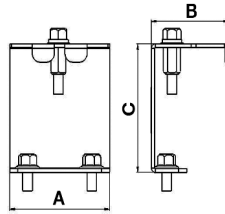

Dimension (mm)

	a	b	h
Standard	1192	295	45
With Emergency Kit (1, 3 hrs.)	1192	295	45
DALI	1192	295	45

Weight (gr)

Standard	8
With Emergency Kit (1, 3 hrs.)	8,6 , 8,8

Suspension Set

Busbar Hanger Set

Product Code : 3080654

a	b	c	Weight (gr)
62mm	48mm	162mm	312

Cable Tray and Wall Hanger Set

Product Code : 3080655

a	b	c	Weight (gr)
62mm	48mm	70mm	191

Wall-Mounted Hanger Set

With 10° Angular Adjustment Steps

Product Code : 3080656