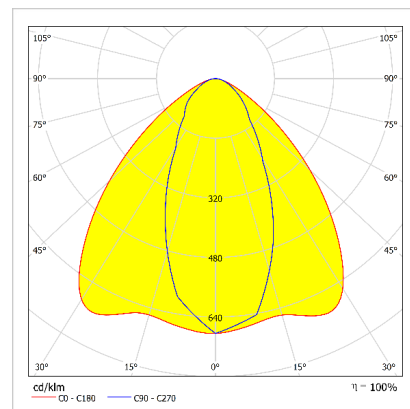

Photometric Curve

Optional Features

Correlated Color Temperatures	: 3000K, 5700K
Emergency Kit Options	: 1, 3 hours
DALI Option	: Yes