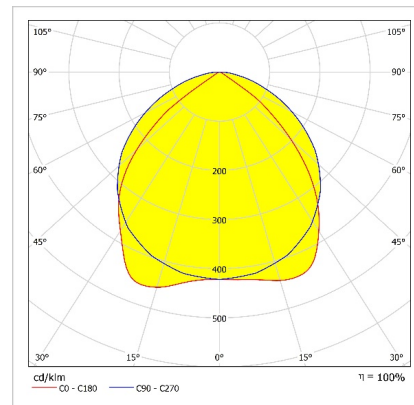

Photometric Curve

Optional Features

Correlated Color Temperatures	: 3000K, 6500K
Emergency Kit Options	: 1, 3 hours
DALI Option	: Yes