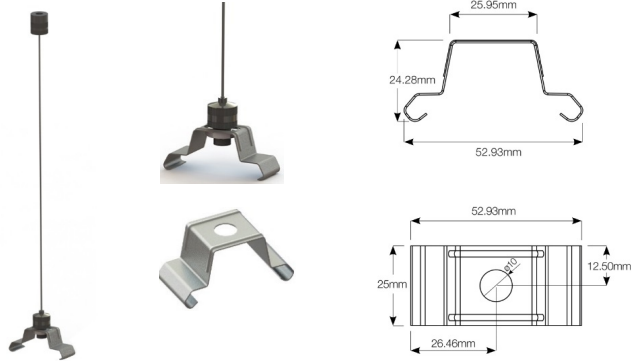

Dimension (mm)

	a	b	h
Standard	102	1440	90

Weight (kg)

Standard	4,5
With Emergency Kit (1 hr.)	5,3
With Emergency Kit (3 hrs.)	5,6

Suspension Set

- EAE Aydınlatma reserves the right to make any change without prior notice.