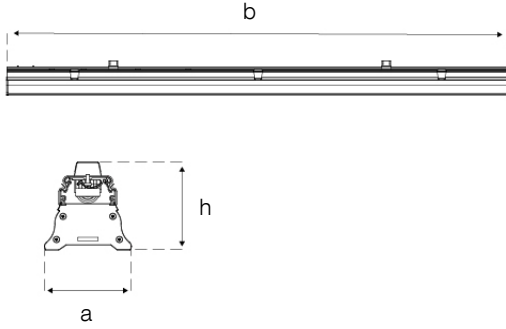

Dimension (mm)

	a	b	h
Standard	102	1440	90

Weight (kg)

Standard	4,5
With Emergency Kit (1 hr.)	5,3
With Emergency Kit (3 hrs.)	5,6

Suspension Set

- EAE Aydınlatma reserves the right to make any change without prior notice.