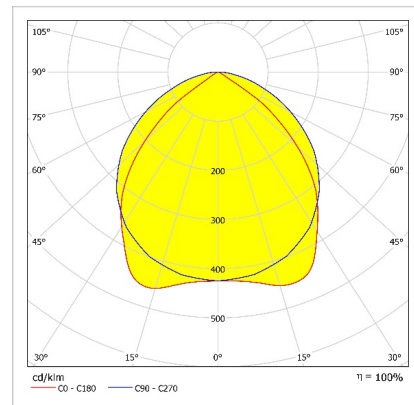

Photometric Curve

Optional Features

Correlated Color Temperatures	: 3000K, 6500K
Emergency Kit Options	: 1, 3 hours
DALI Option	: Yes