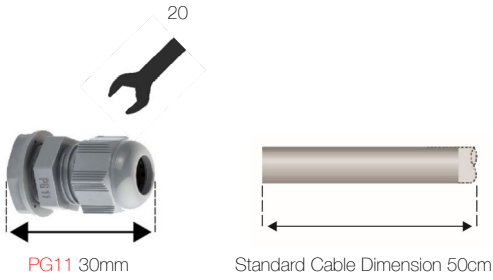

Suspension Set