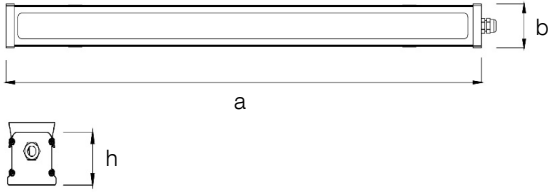

Photometric Curve

Optional Features

Correlated Color Temperatures	: 3000K, 6500K
Emergency Kit Options	: 1, 3 hours
DALI Option	: Yes

GALIS

Surface Mounted 55 W Etanj LED Lighting Luminaire

3134610 GLS 055U 40CM00 7K0 149 PG V.B

Dimension (mm)

	a	b	h	d
Standard	1489	76	70.5	15
With Emergency Kit (1 hr.)	1489	76	70.5	15
With Emergency Kit (3 hrs.)	1489	76	70.5	15

Weight (kg)

Standard	4,3
With Emergency Kit (1 hr.)	4,7
With Emergency Kit (3 hrs.)	5,2