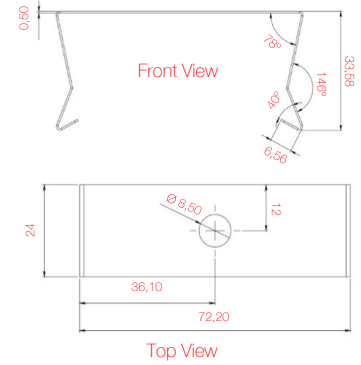

Suspension Set