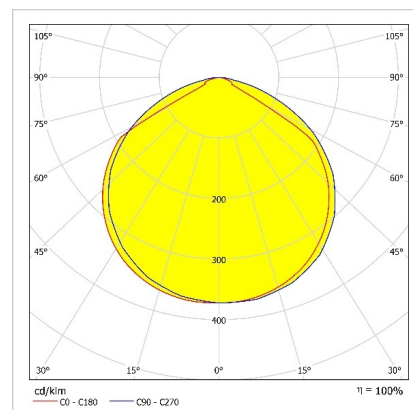

Photometric Curve

Optional Features

Correlated Color Temperatures	: 3000K, 6500K
Emergency Kit Options	: 1, 3 hours
DALI Option	: Yes