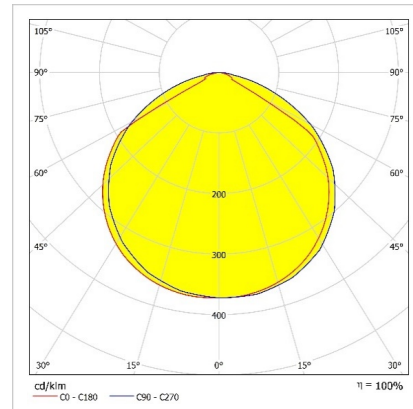

Photometric Curve

Optional Features

Correlated Color Temperatures	: 3000K, 6500K
Emergency Kit Options	: 1, 3 hours
DALI Option	: Yes