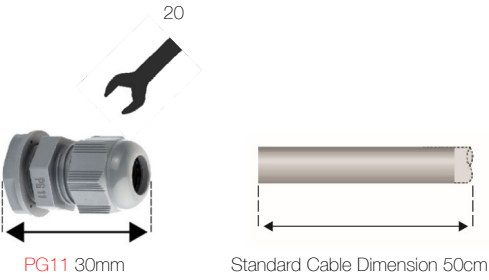

Suspension Set