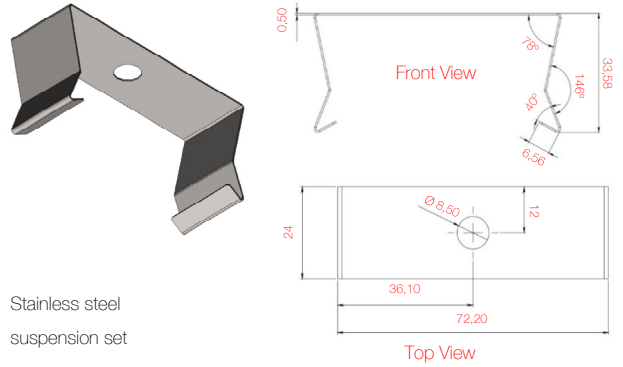

Suspension Set