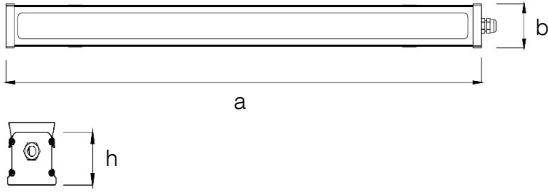

Photometric Curve

Optional Features

Correlated Color Temperatures	: 3000K, 6500K
Emergency Kit Options	: 1, 3 hours
DALI Option	: Yes

GALIS

Sıva Üstü 69 W Etanj LED Aydınlatma Armatürü

3134061 GLS 070U 40KC00 6K7 149 PG V.B

Dimension (mm)

	a	b	h	d
Standard	1489	76	70.5	15
With Emergency Kit (1 hr.)	1489	76	70.5	15
With Emergency Kit (3 hrs.)	1489	76	70.5	15

Weight (kg)

Standard	4,8
With Emergency Kit (1 hr.)	5,2
With Emergency Kit (3 hrs.)	5,7