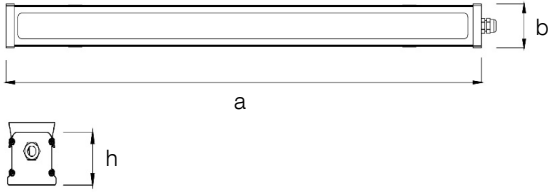

Photometric Curve

Optional Features

Correlated Color Temperatures	: 3000K, 6500K
Emergency Kit Options	: 1, 3 hours
DALI Option	: Yes

GALIS

Surface Mounted 36 W Etanj LED Lighting Luminaire

3134007 GLS 036U 40KC00 4K0 085 PG V.B

Dimension (mm)

	a	b	h	d
Standard	845	76	70.5	15
With Emergency Kit (1 hr.)	845	76	70.5	15
With Emergency Kit (3 hrs.)	845	76	70.5	15

Weight (kg)

Standard	2,6
With Emergency Kit (1 hr.)	3
With Emergency Kit (3 hrs.)	3,5