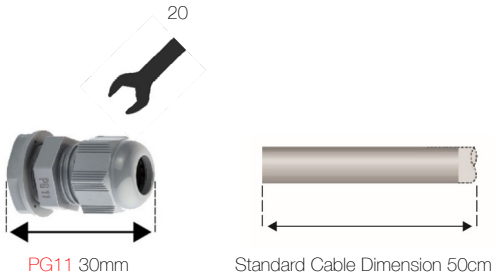

Suspension Set