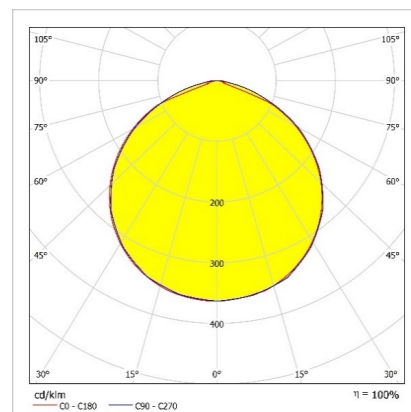

Photometric Curve

Optional Features

Correlated Color Temperatures	: 3000K, 6500K
Emergency Kit Options	: 1, 3 hours
DALI Option	: Yes