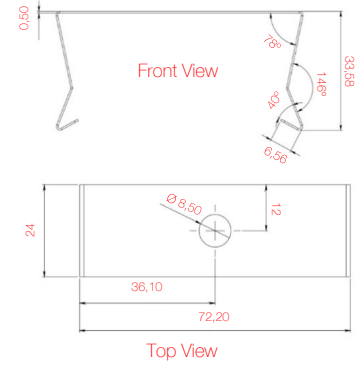

Suspension Set