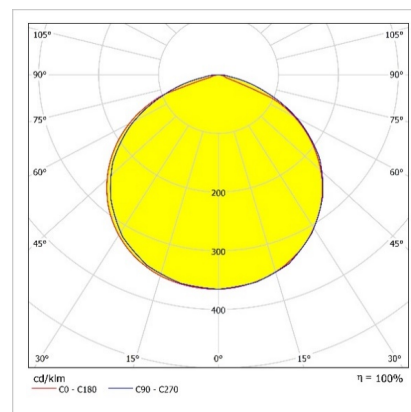

Photometric Curve

Optional Features

Correlated Color Temperatures	: 3000K, 6500K
DALI Option	: Yes