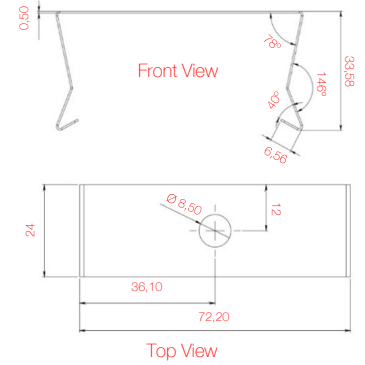

GALIS

Surface Mounted 17 W Etanj LED Lighting Luminaire

3133914 GLS 017U 40KC00 1K8 053 PG V.B

Dimension (mm)

	a	b	h	d
Standard	526	76	70.5	15

Weight (kg)

Standard	1,6
----------	-----

Suspension Set