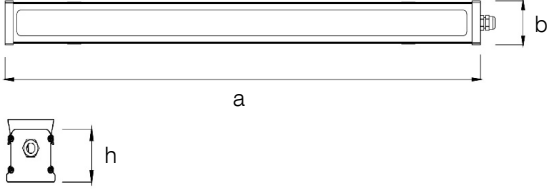

GALIS

Surface Mounted 17 W Etanj LED Lighting Luminaire

3133914 GLS 017U 40KC00 1K8 053 PG V.B

Dimension (mm)

	a	b	h	d
Standard	526	76	70.5	15

Weight (kg)

Standard	1,6
----------	-----

Suspension Set