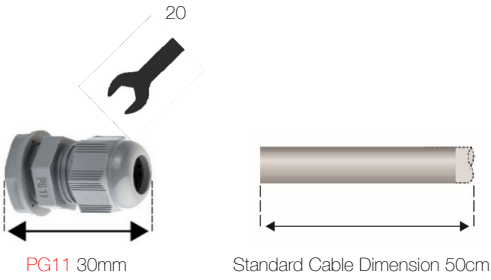

GALIS

Surface Mounted 17 W Etanj LED Lighting Luminaire

3133914 GLS 017U 40KC00 1K8 053 PG V.B

Dimension (mm)

	a	b	h	d
Standard	526	76	70.5	15

Weight (kg)

Standard	1,6
----------	-----

Suspension Set