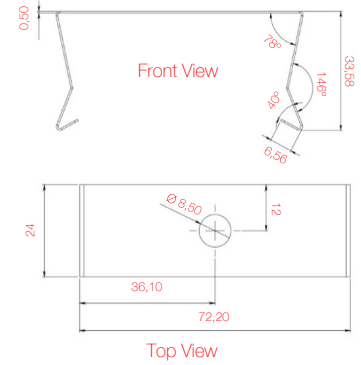

GALIS

Surface Mounted 37 W Etanj LED Lighting Luminaire

3122605 GLS 037U 40CM00 4K3 125 PG V.B

Dimension (mm)

	a	b	h	d
Standard	1246	76	70.5	15
With Emergency Kit (1 hr.)	1246	76	70.5	15
With Emergency Kit (3 hrs.)	1246	76	70.5	15

Weight (kg)

Standard	3,4
With Emergency Kit (1 hr.)	3,8
With Emergency Kit (3 hrs.)	4,3

Suspension Set

- EAE, reserves the right to make changes without prior notice.

Revision date: 20.08.2020