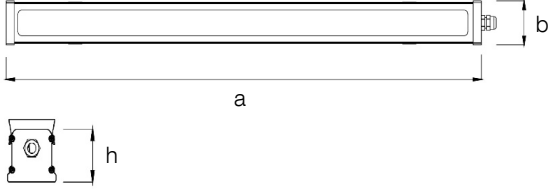

Photometric Curve

Optional Features

Correlated Color Temperatures	: 3000K, 6500K
Emergency Kit Options	: 1, 3 hours
DALI Option	: Yes

GALIS

Surface Mounted 37 W Etanj LED Lighting Luminaire

3122605 GLS 037U 40CM00 4K3 125 PG V.B

Dimension (mm)

	a	b	h	d
Standard	1246	76	70.5	15
With Emergency Kit (1 hr.)	1246	76	70.5	15
With Emergency Kit (3 hrs.)	1246	76	70.5	15

Weight (kg)

Standard	3,4
With Emergency Kit (1 hr.)	3,8
With Emergency Kit (3 hrs.)	4,3