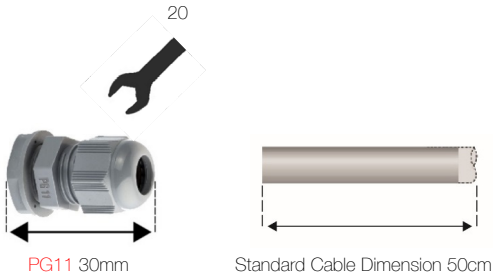

Photometric Curve

Optional Features

Correlated Color Temperatures	: 3000K, 6500K
Emergency Kit Options	: 1, 3 hours
DALI Option	: Yes

GALIS

Surface Mounted 37 W Etanj LED Lighting Luminaire

3122605 GLS 037U 40CM00 4K3 125 PG V.B

Dimension (mm)

	a	b	h	d
Standard	1246	76	70.5	15
With Emergency Kit (1 hr.)	1246	76	70.5	15
With Emergency Kit (3 hrs.)	1246	76	70.5	15

Weight (kg)

Standard	3,4
With Emergency Kit (1 hr.)	3,8
With Emergency Kit (3 hrs.)	4,3