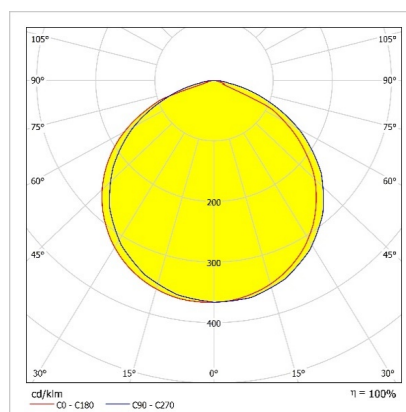

Photometric Curve

Optional Features

Correlated Color Temperatures	: 3000K, 6500K
Emergency Kit Options	: 1, 3 hours
DALI Option	: Yes