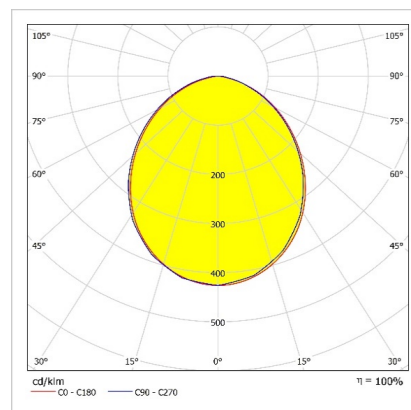

Photometric Curve

Optional Features

Correlated Color Temperatures	: 3000K, 5700K
Emergency Kit Options	: 1, 3 hours
DALI Option	: Yes
IP Grade	: IP65
Color Option	: RAL 9005, 9010