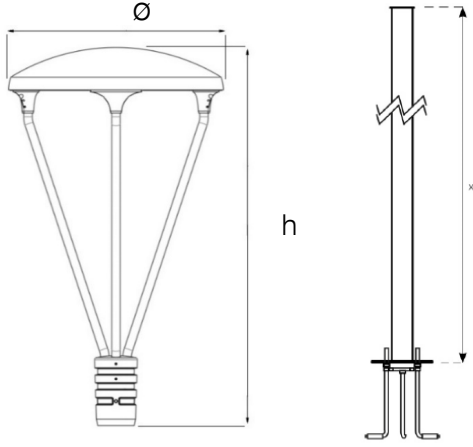

PB2 PB v.2

64 W Urban LED Lighting Luminaire

Order Code : 3179699
 Product Code : PB2 064U 40FS00 3A 7K10PB V2

Product Data

Standard Features

Housing	: Aluminium injection housing
Diffuser	: Opal diffuser
IP Grade	: IP65
Installation	: Pole mounted
Light Source	: Power LED

PB2 PB V.2

64 W Urban LED Lighting Luminaire

3179699 PB2 064U 40FS00 3A 7K10PB V2

Dimension (mm)

	Ø	h	x
Standard	500	893	3000x4000

Weight (kg)

Standard	10,8
----------	------

Pole Order Table