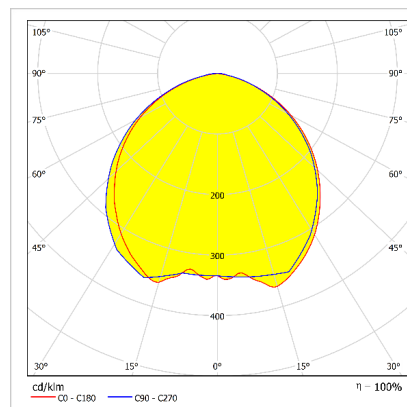

Photometric Curve

Optional Features

Correlated Color Temperatures	: 5700K
Electronic Control	: Dali