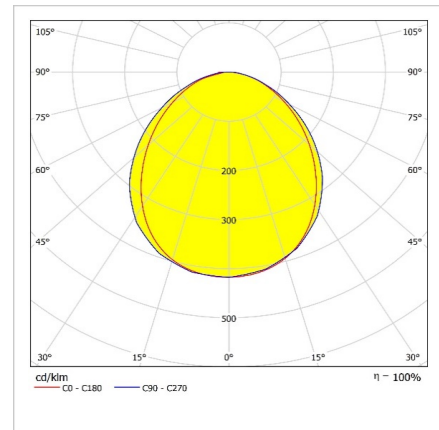

Photometric Curve

Optional Features

Correlated Color Temperatures	: 3000K, 6500K
ACK Uyumluluđu	: 1, 3 hours
DALI Option	: Yes