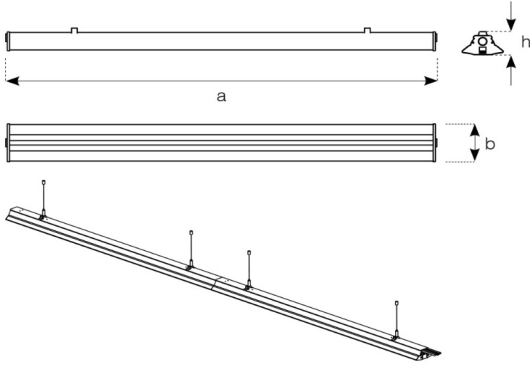

Dimensions (mm)

	a	b	h
Standard	1500	127	78

Weight (kg)

Standard	3,1
With Emergency Kit (1 hr.)	3,8
With Emergency Kit (3 hrs.)	4

Installation System

Suspension Set

- EAE Aydınlatma reserves the right to make any change without prior notice.