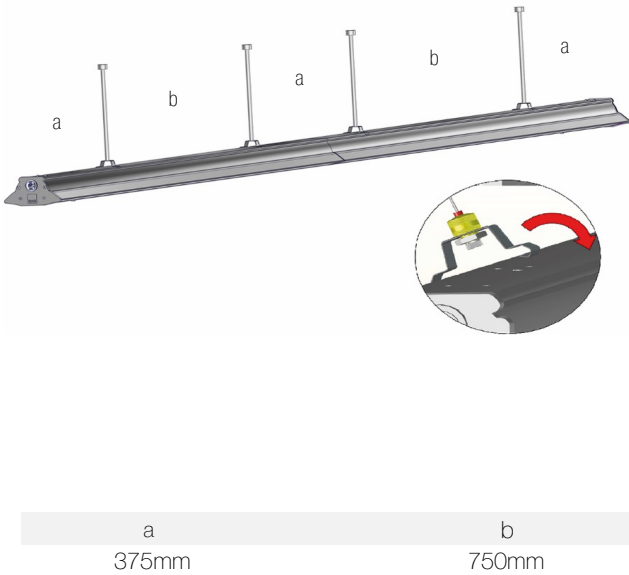

Dimensions (mm)

	a	b	h
Standard	1500	127	78

Weight (kg)

Standard	3,1
With Emergency Kit (1 hr.)	3,8
With Emergency Kit (3 hrs.)	4

Installation System

Suspension Set

- EAE Aydınlatma reserves the right to make any change without prior notice.