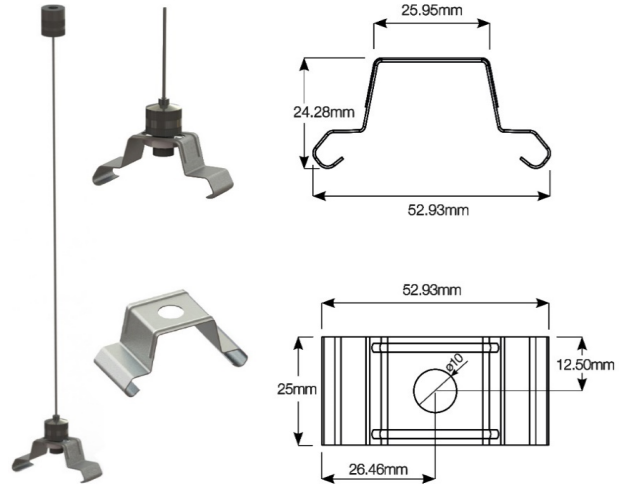

Dimensions (mm)

	a	b	h
Standard	1500	127	78

Weight (kg)

Standard	3,1
With Emergency Kit (1 hr.)	3,8
With Emergency Kit (3 hrs.)	4

Installation System

Suspension Set

- EAE Aydınlatma reserves the right to make any change without prior notice.