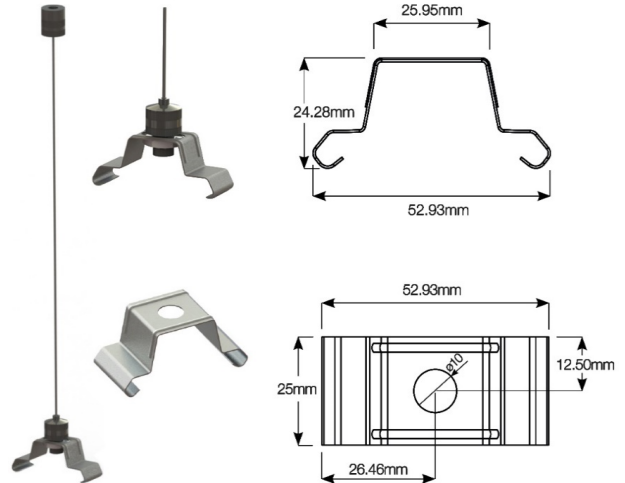

Dimensions (mm)

	a	b	h
Standard	1500	127	78

Weight (kg)

Standard	3,1
With Emergency Kit (1 hr.)	3,8
With Emergency Kit (3 hrs.)	4

Installation System

Suspension Set

- EAE Aydınlatma reserves the right to make any change without prior notice.