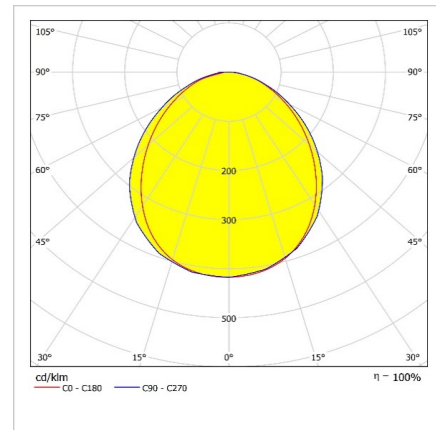

Photometric Curve

Optional Features

Correlated Color Temperatures	: 3000K, 6500K
ACK Uyumluluğu	: 1, 3 hours
DALI Option	: Yes